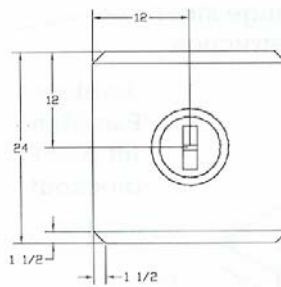

## Standard Size Block Specifications

### 24" x 24" x 48" Full Block

### 24" x 24" x 24" Half Block

FRONT VIEW

TOP VIEW

ISO VIEW

701 Waverly Street, Framingham, MA 01702  
(888) CONIG - 25, fax (508) 653-6672  
[sales@conigliaroblock.com](mailto:sales@conigliaroblock.com) [www.conigliaroblock.com](http://www.conigliaroblock.com)