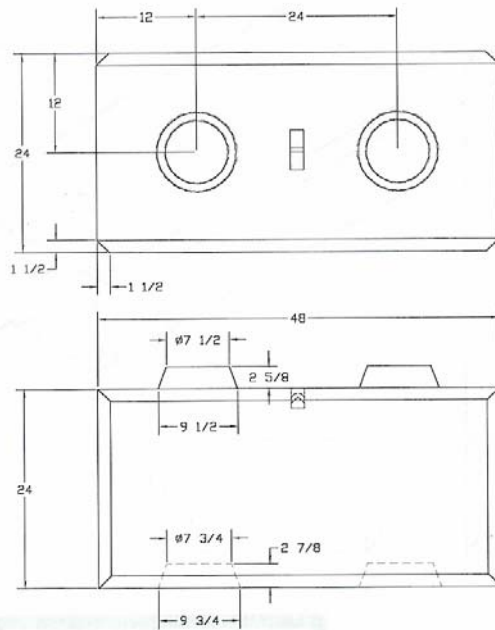

## Standard Size Block Specifications

### 24" x 24" x 48" Full Block

### 24" x 24" x 24" Half Block

FRONT VIEW

TOP VIEW

ISO VIEW

701 Waverly Street, Framingham, MA 01702  
(888) CONIG - 25, fax (508) 653-6672  
[sales@conigliaroblock.com](mailto:sales@conigliaroblock.com) [www.conigliaroblock.com](http://www.conigliaroblock.com)