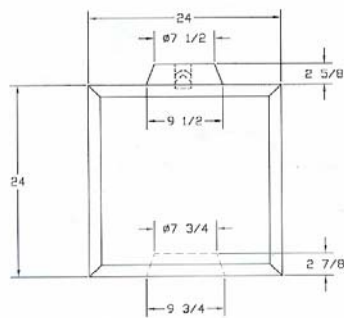

## Standard Size Block Specifications

### 24" x 24" x 48" Full Block

### 24" x 24" x 24" Half Block

FRONT VIEW

TOP VIEW

ISO VIEW

701 Waverly Street, Framingham, MA 01702  
(888) CONIG - 25, fax (508) 653-6672  
[sales@conigliaroblock.com](mailto:sales@conigliaroblock.com) [www.conigliaroblock.com](http://www.conigliaroblock.com)